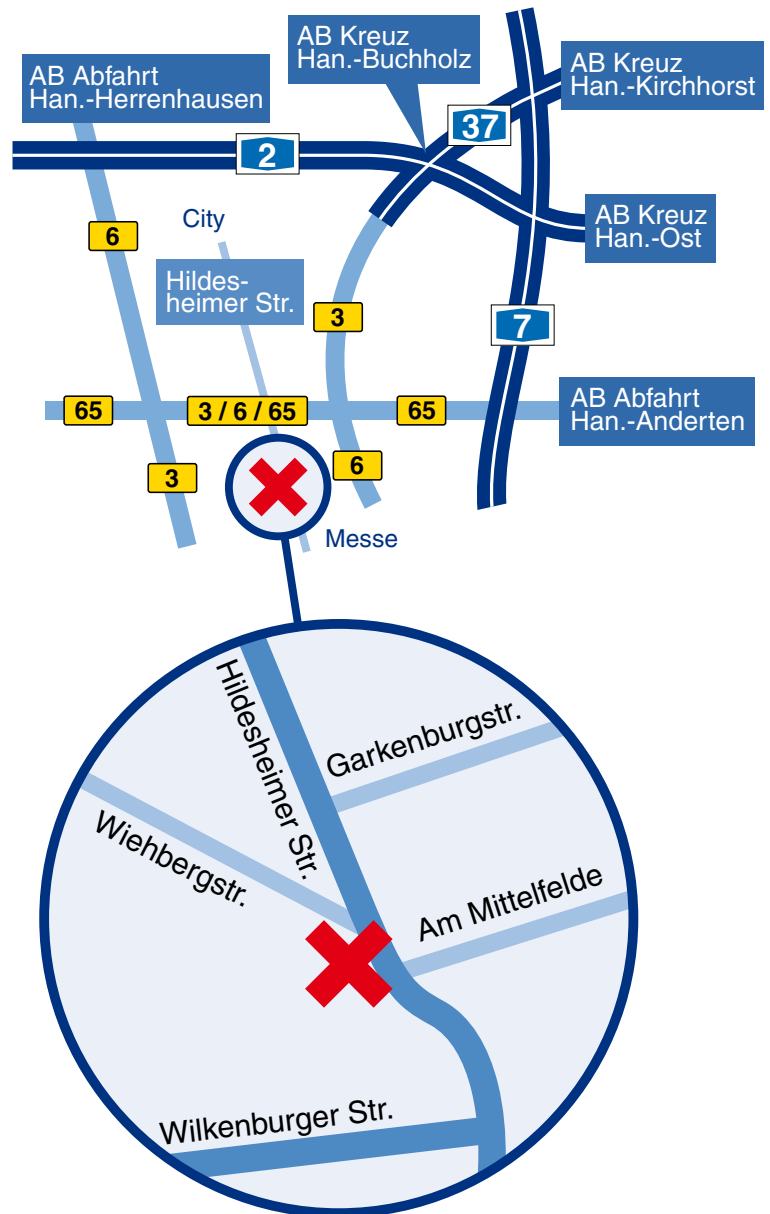

## From the Airport:

Take public Transport Train S5 towards City Central and get off Train station Hauptbahnhof. Interchange into Train line 1 or 2 (red line) towards Laatzen/Rethen and get off at the Train station Wiehbergstraße.

## From Hauptbahnhof Station:

Take Train 1 or 2 (red line) towards Laatzen/Rethen and get off at the Train station Wiehbergstraße.

## From Fair/Exhibition Train station exit West (Messebahnhof/Messe-Ausgang West):

Cross the Skywalk to Station Laatzen/ Eichstraße. From here take Train line 1 or 2 (redline) towards Langenhagen/Alte Heide and get off at Train station Wiehbergstraße.

## From Fair/Exhibition Exit North (Messe-Ausgang Nord):

Train line 8 towards City Central and get off at Bothmerstraße. Interchange to Train line 1 or 2 towards Laatzen/Rethen and get off at the Train station Wiehbergstraße.